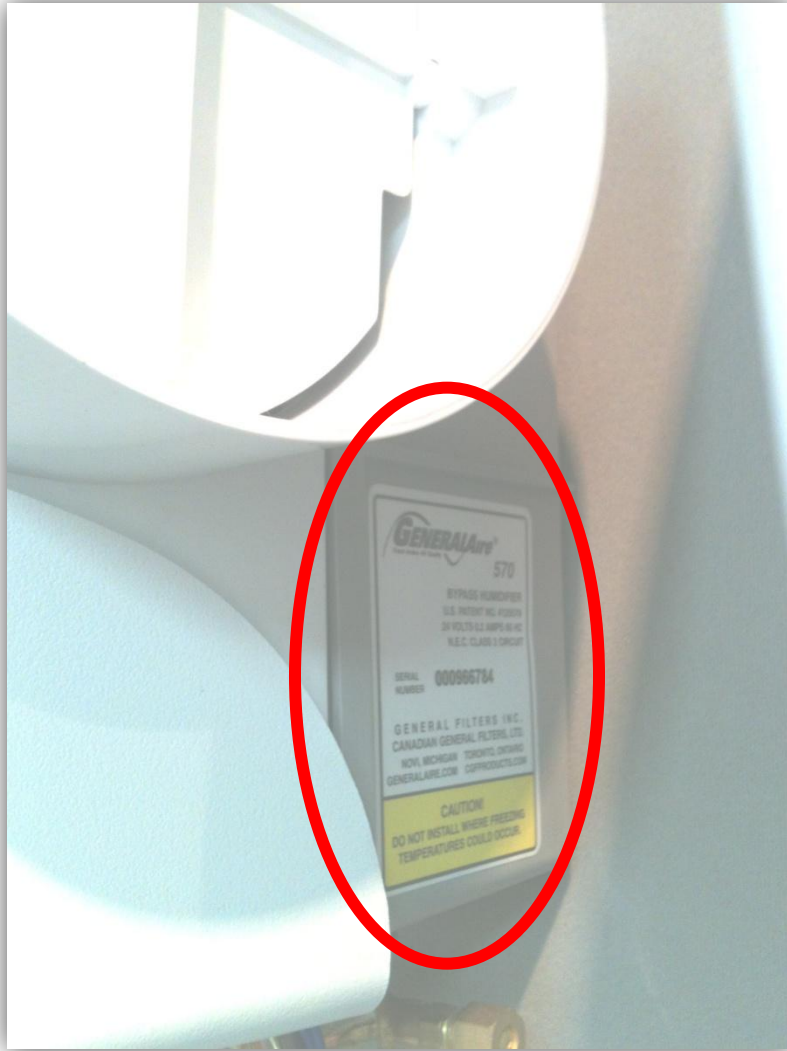

Last Updated: 01-2023

**GF570/GF900/GF1000 - DMM/DMD/WSC  
(DISCONTINUED)**

**Elite Models 570, 900,  
1000**

The model number for our Elite Humidifiers can be found on the side of the humidifier, on a yellow and white sticker. This area of the humidifier is also called the “chassis”.