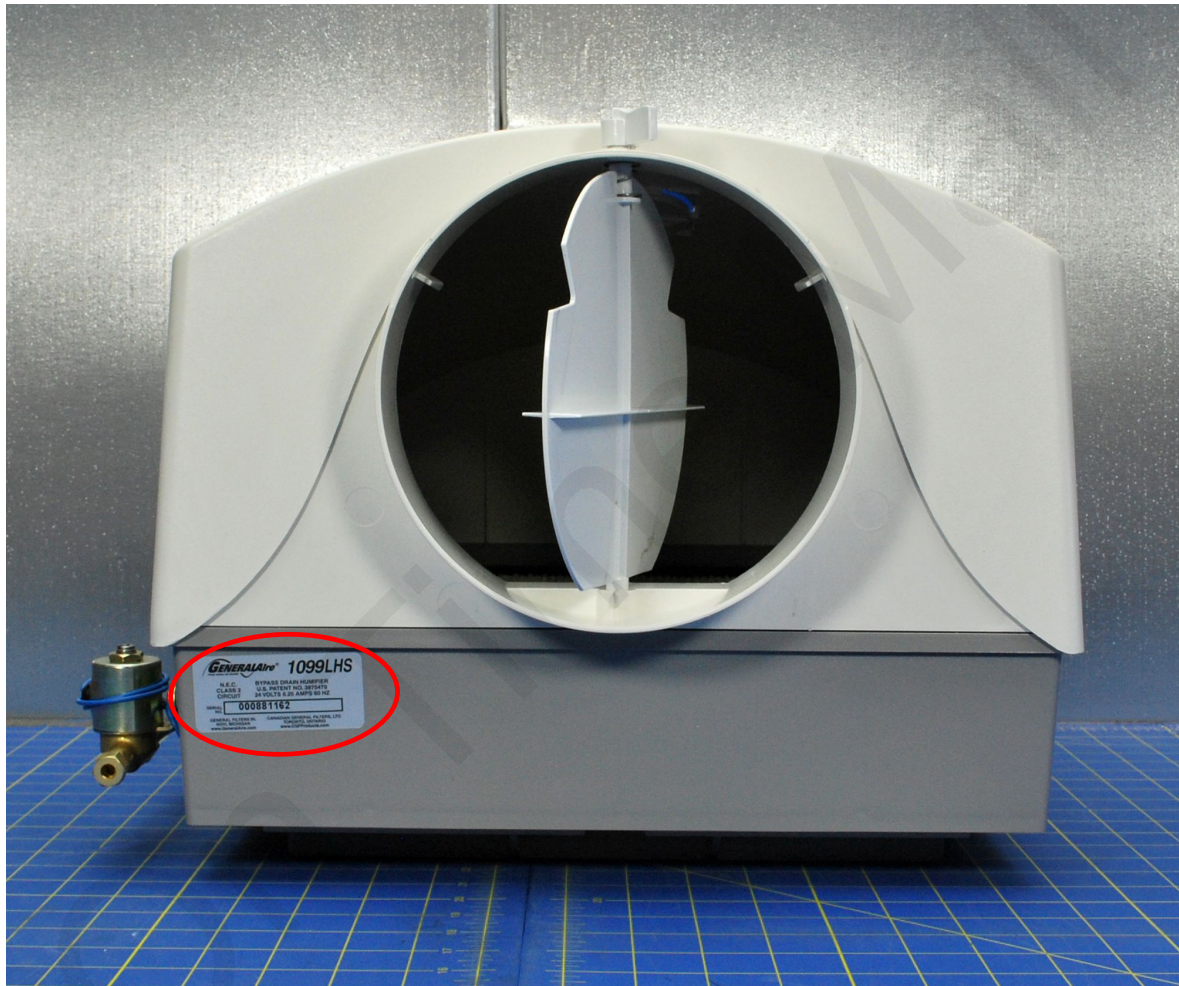

BREATHE HEALTHIER™
GeneralAire®

GF1099LHS HUMIDIFIER

Our Brands

**Canadian General Filters
Limited**

400 Midwest Rd.
Toronto, ON M1P 3A9
Canada
Toll Free: (888) 216-9184
www.generalaireiaq.ca
sales@GeneralAireIAQ.ca

Last Updated: 01-2023