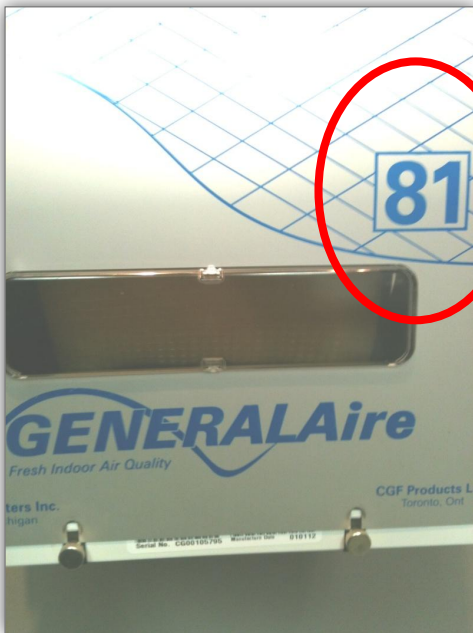

The model number for our GF81 Drum Humidifier is found right on the front cover!