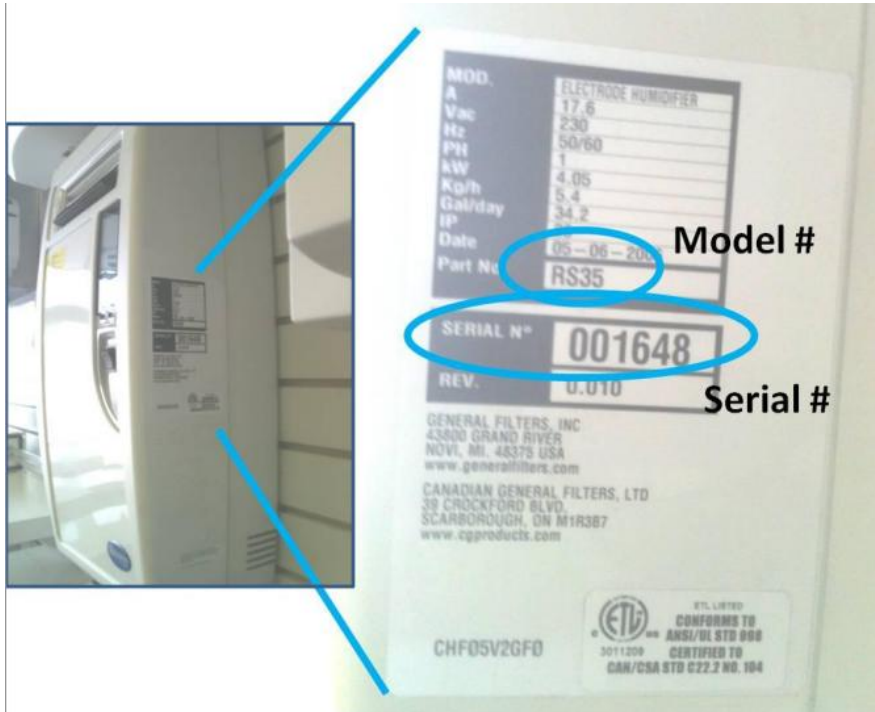

DS/RS15P/25P/25LC STEAM HUMIDIFIERS (DISCONTINUED)

Model numbers for our Steam Humidifiers can be found on a sticker on the side.

RS 15P, 25 and 25LC
DS 15P, 25 and 25LC
DS 50 and 50LC

LC = Low Conductivity RS = Room Steam DS = Duct Steam