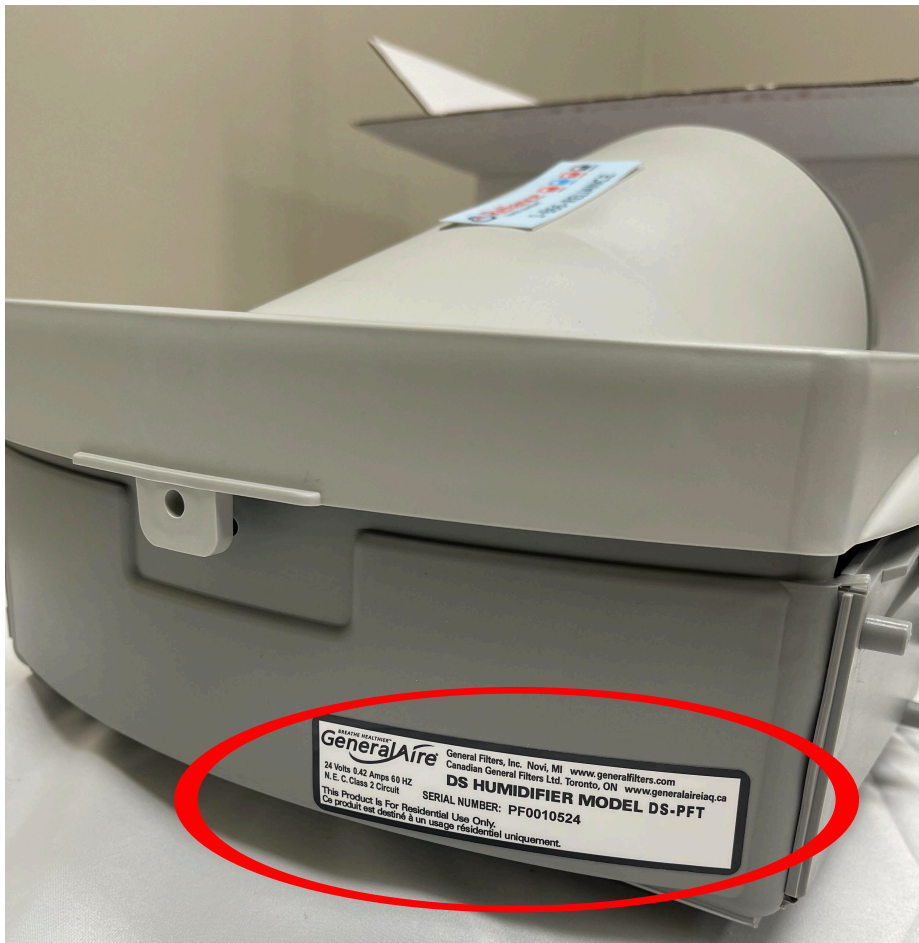

GF3200/4200PFT/PXL HUMIDIFIERS

The model number for our PFT/PXL models can be found on the backside (right corner) of the humidifier.